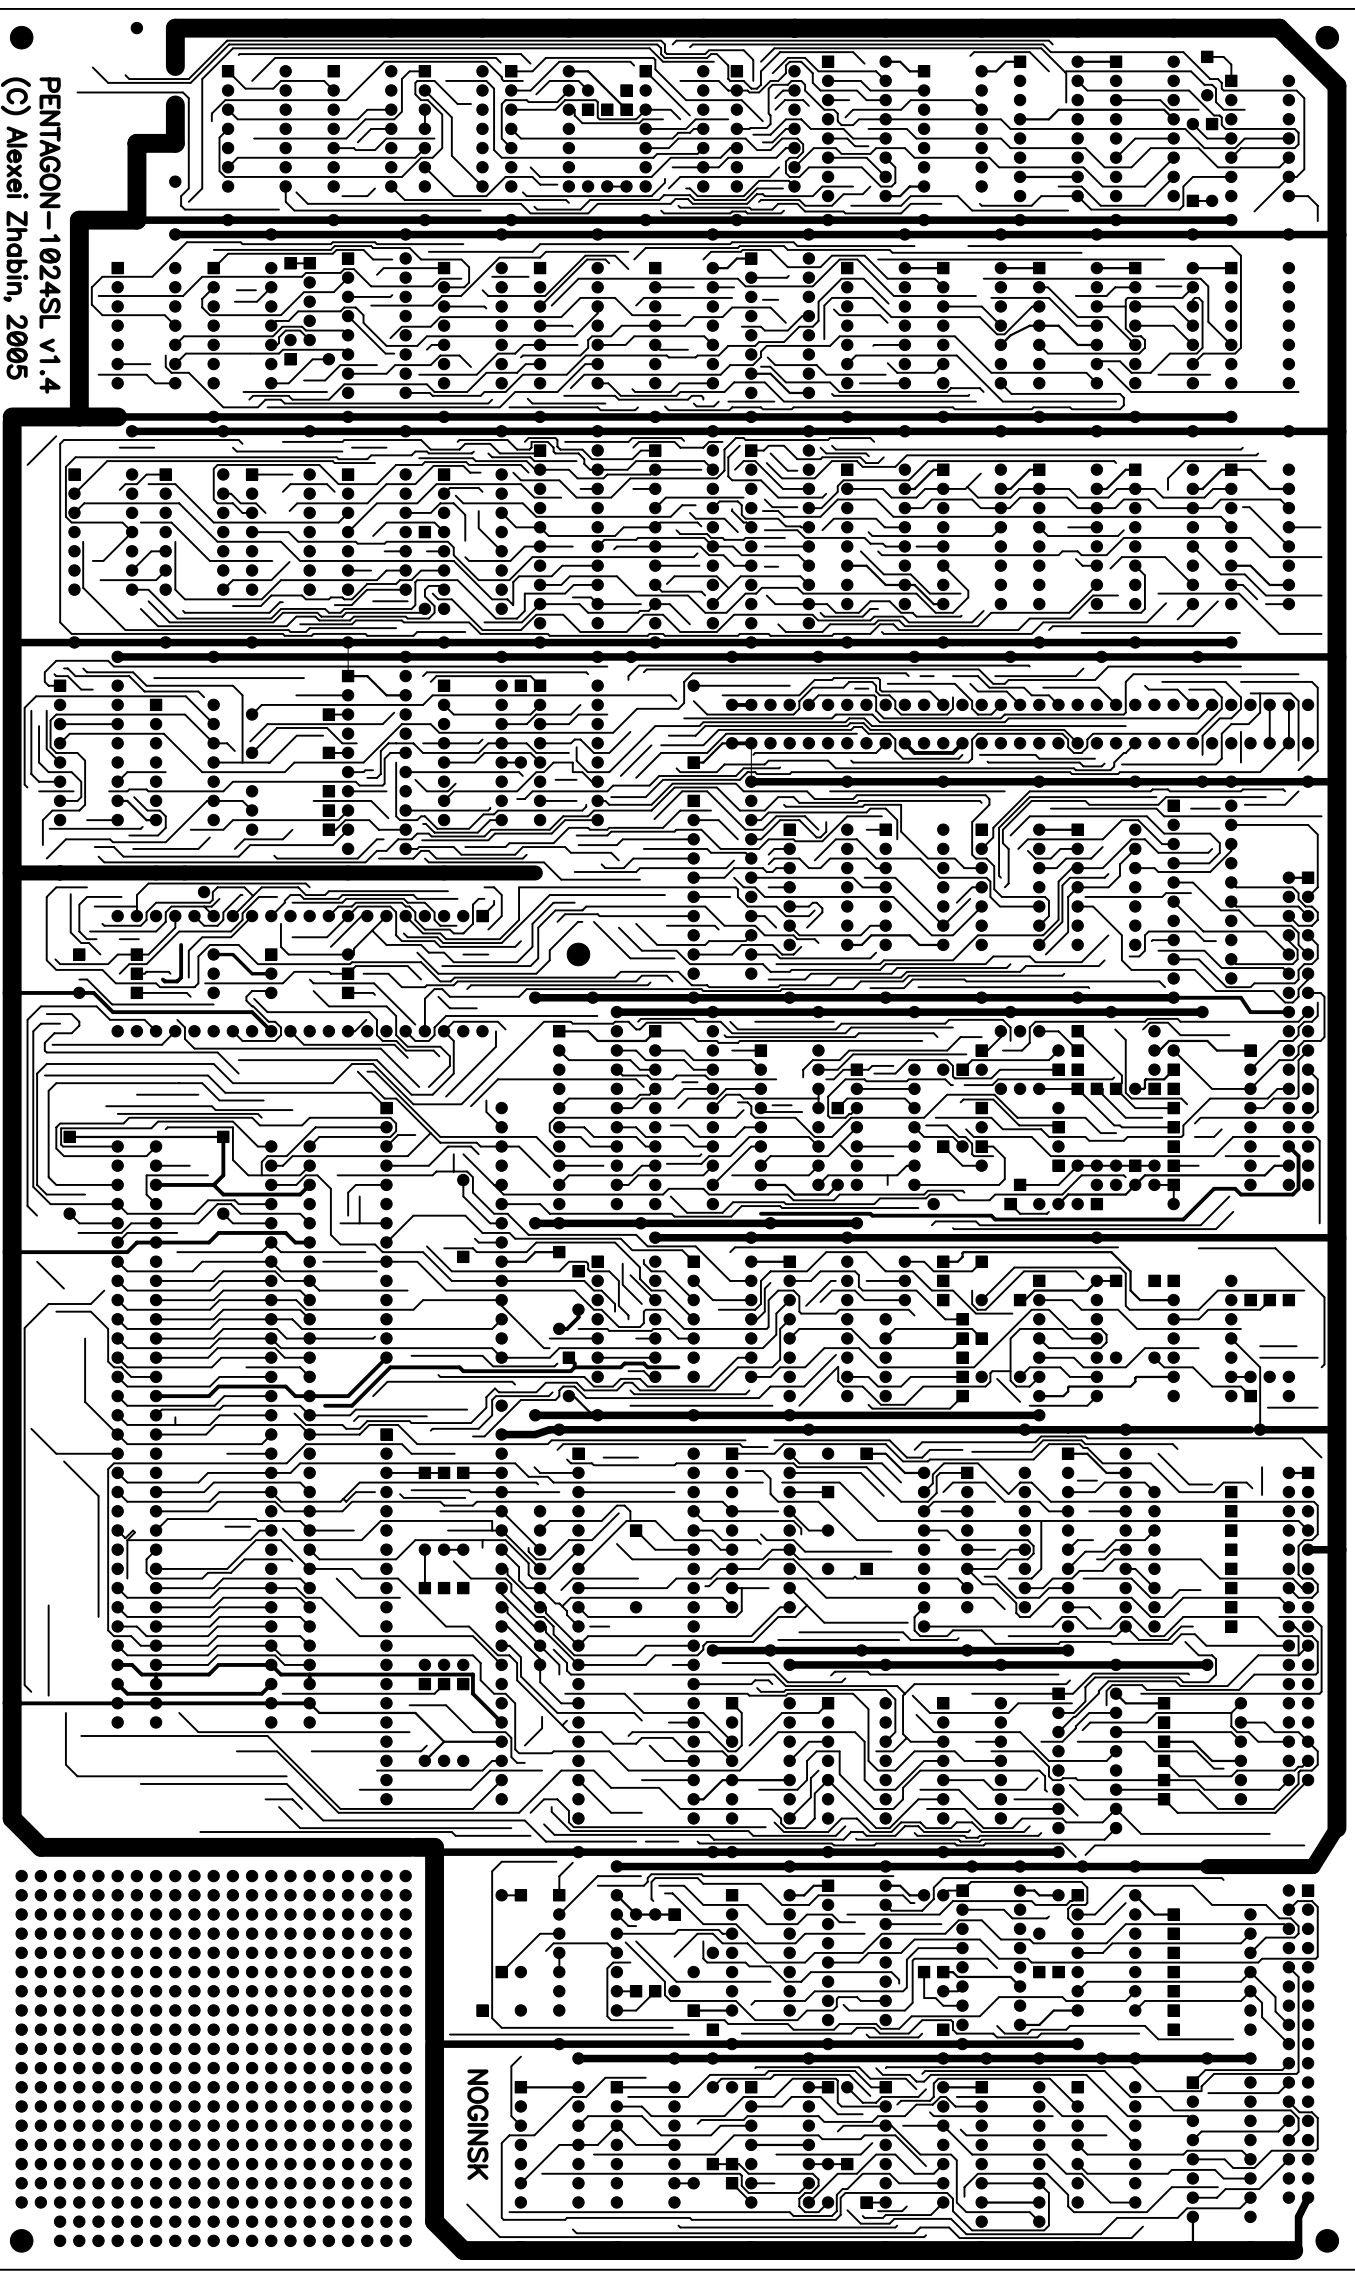

PENTAGON-1024SL v1.4
(C) Alexei Zhabin, 2005

NOGINSK

FENIXON-824SL V1
(C) Mixel Zhubin 2005

MAGNISK

8031-024 100-108

PHILIPS

PHILIPS

PHILIPS