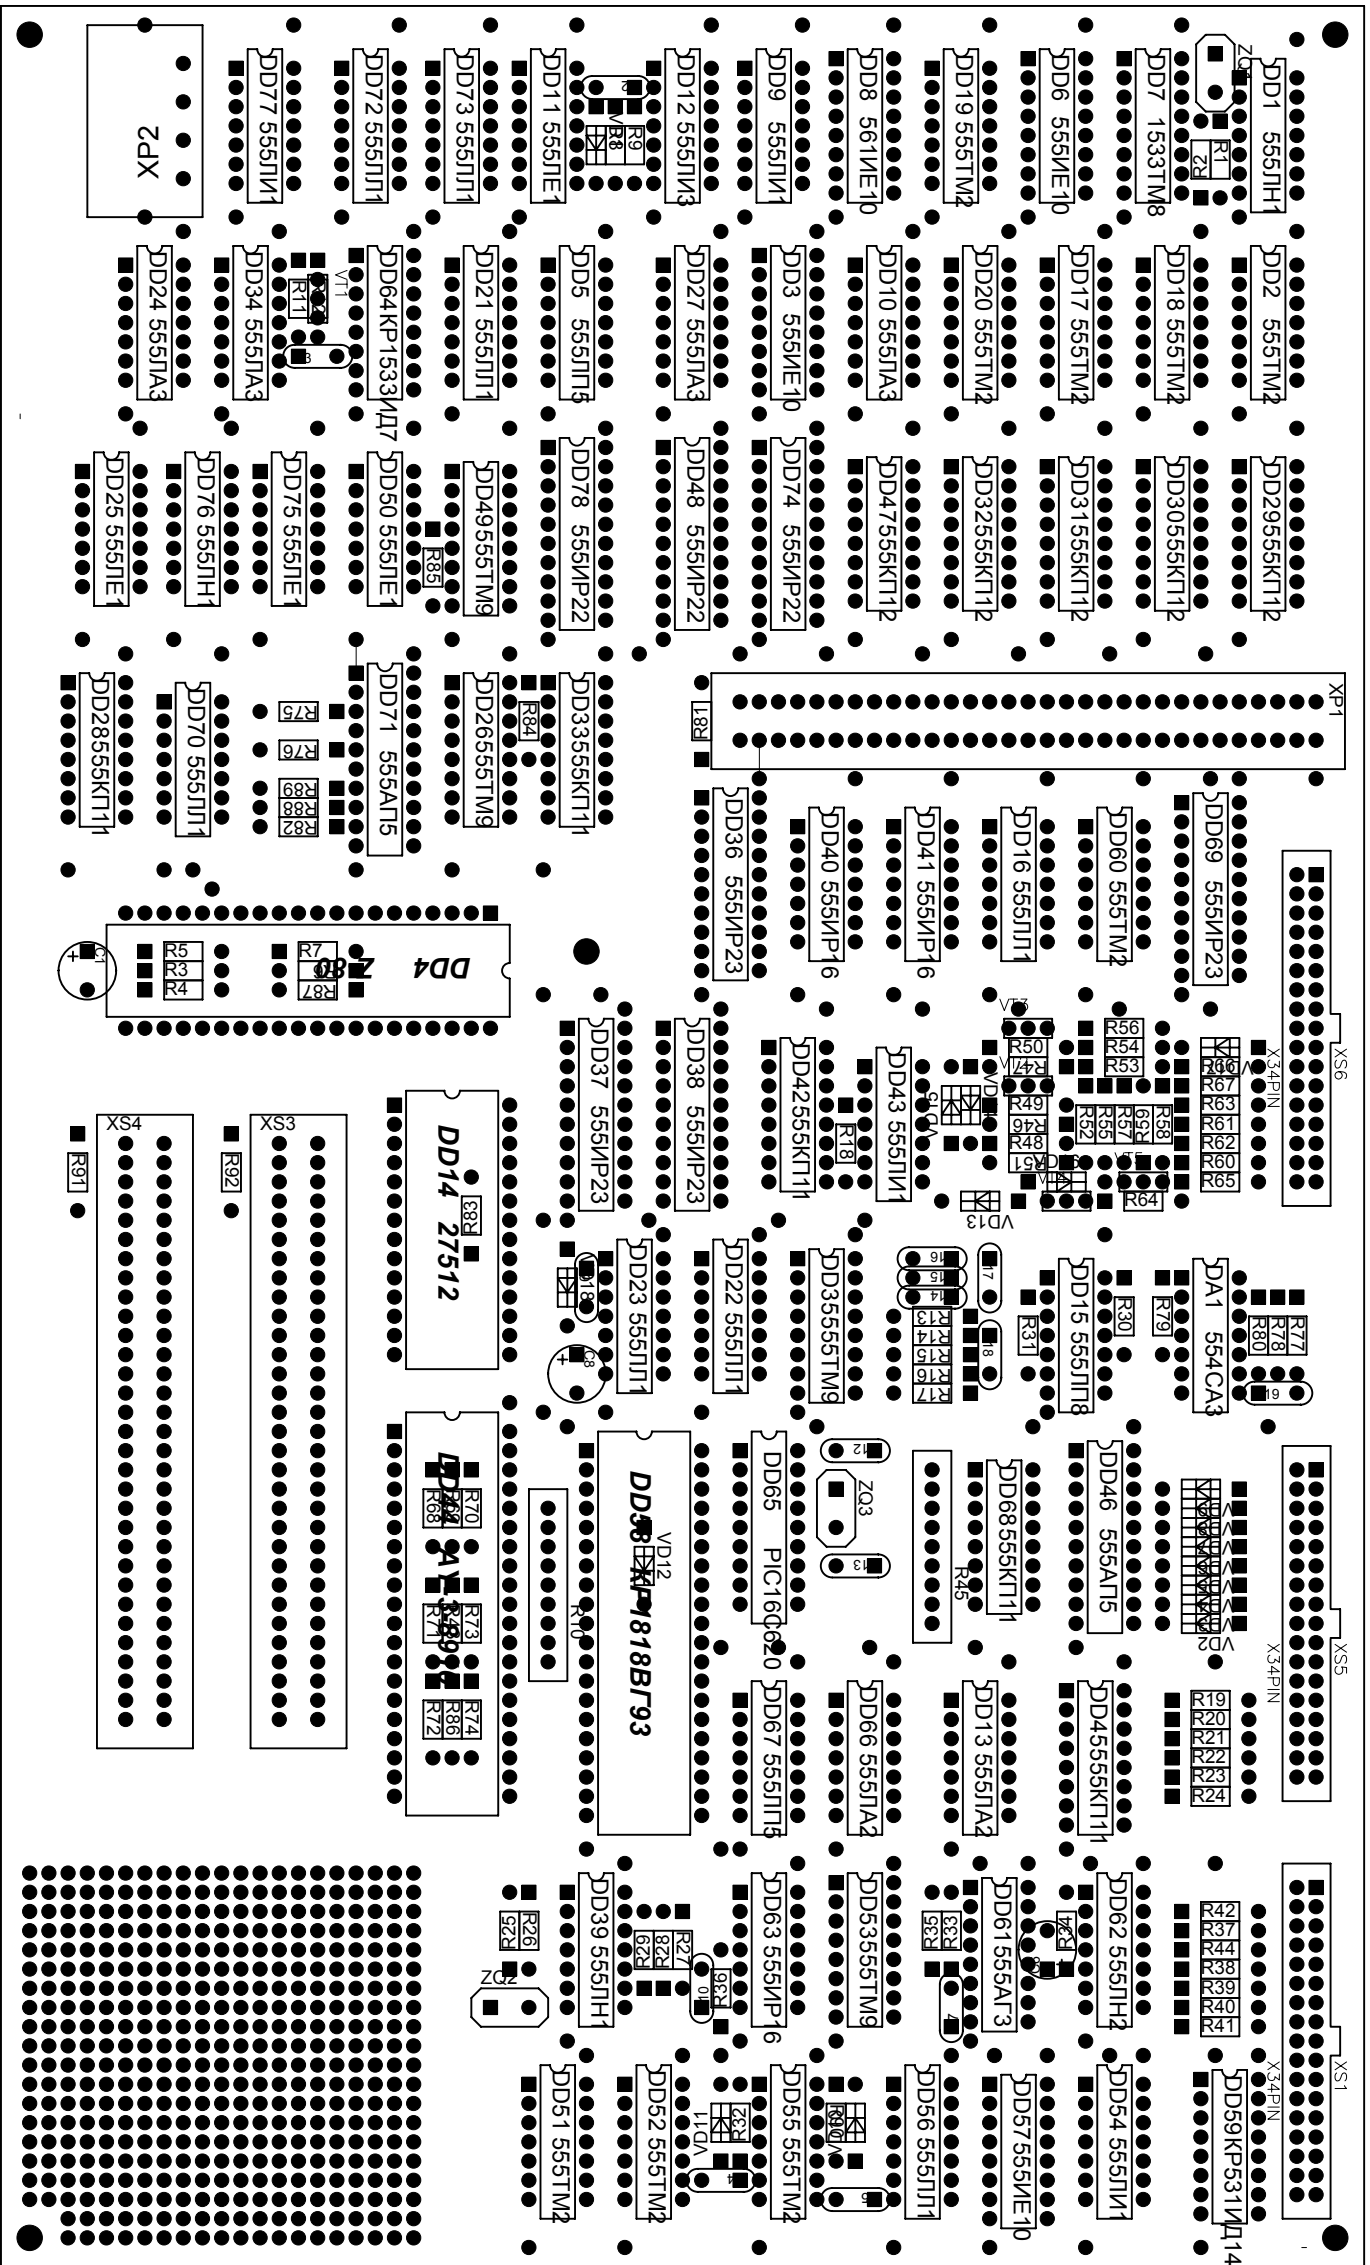

PENTAGON-1024SL v1.4
(C) Alexei Zhabin, 2005

NOGINSK

FENIXON-824SL V1
(C) Mixel Zhubin 2005

MAGNISK

8031-024 100-108

PHILIPS

PHILIPS

PHILIPS